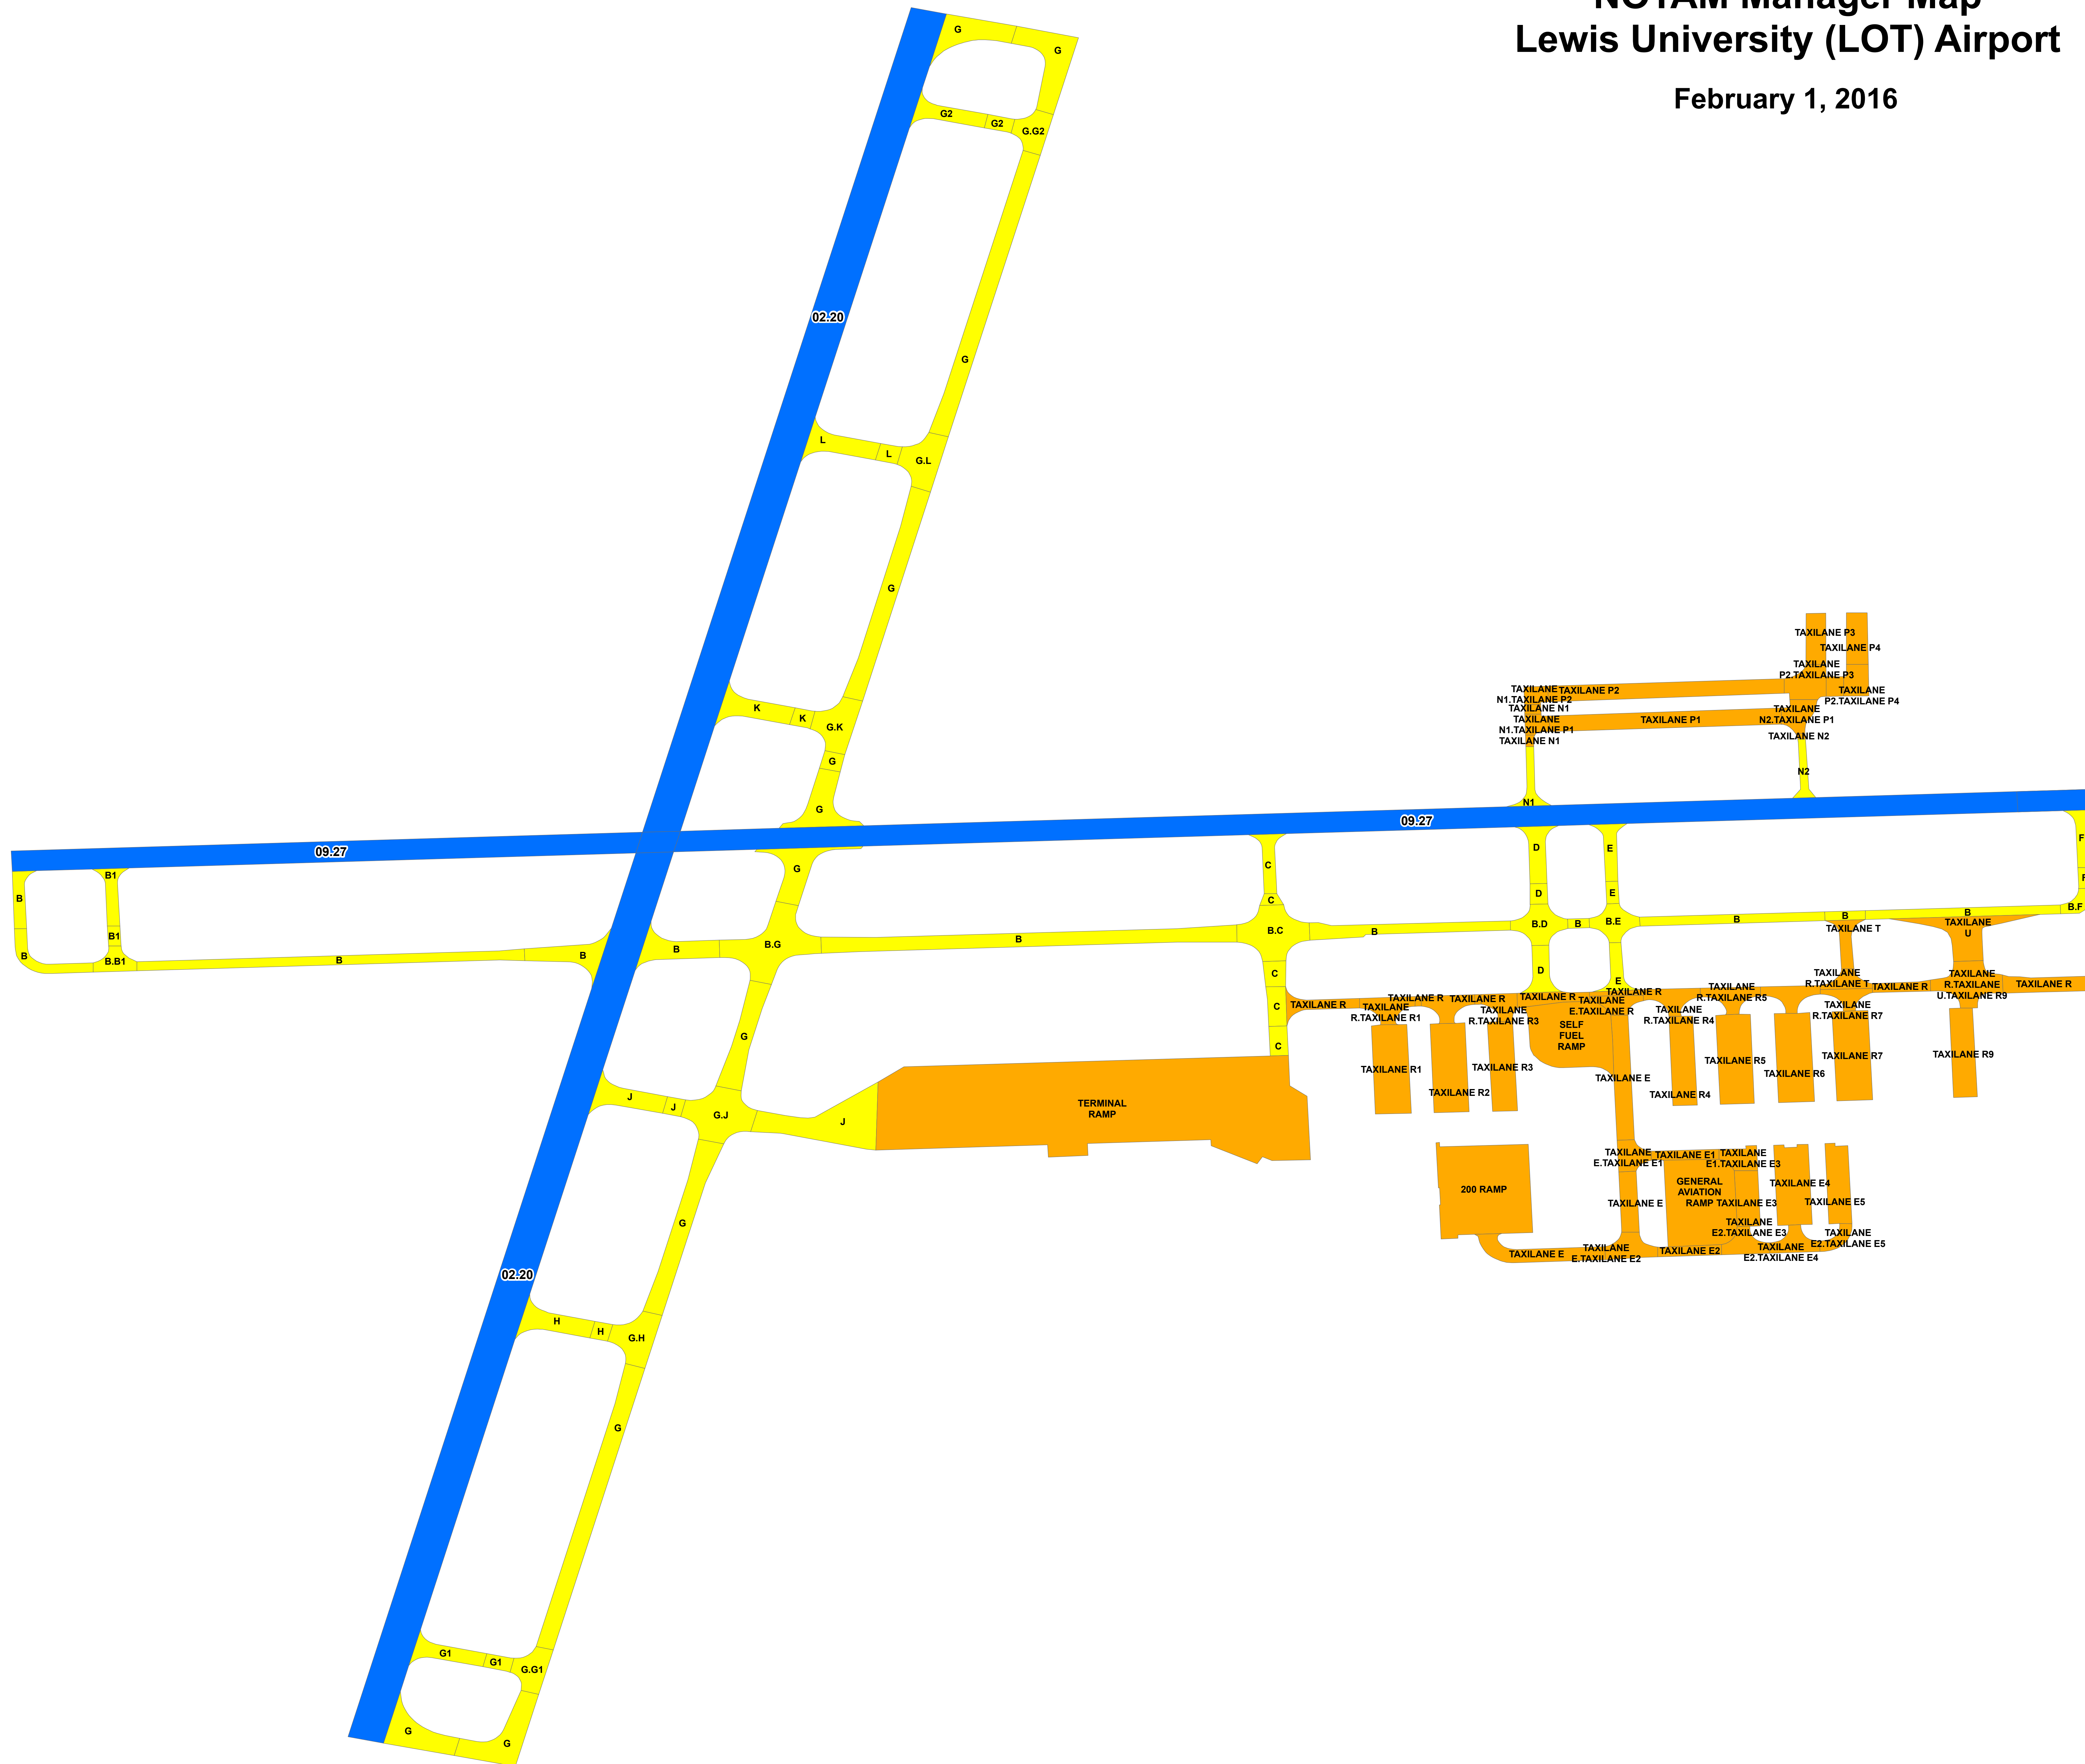

NOTAM Manager Map Lewis University (LOT) Airport

February 1, 2016

Legend

- AM_ApronElement
- AM_RunwayDisplacedArea
- AM_RunwayElement
- AM_RunwayIntersection
- AM_TaxiwayElement