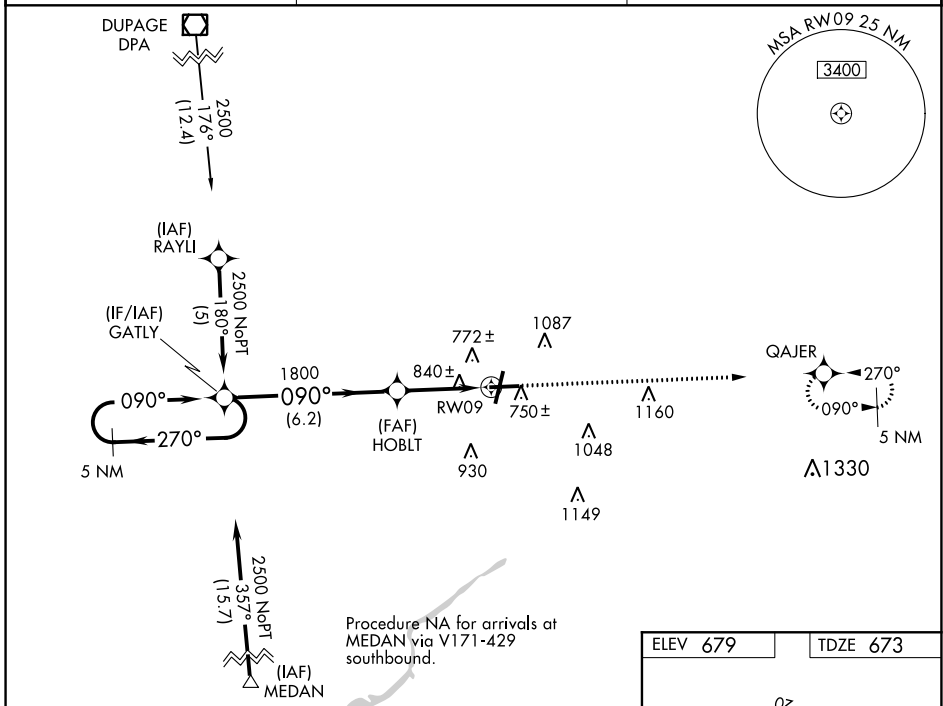

WAAS CH 72604 W09A	APP CRS 090°	Rwy Idg TDZE Apt Elev	5500 673 679
--	------------------------	-----------------------------	---

RNAV (GPS) RWY 9

LEWIS UNIVERSITY (L.O.T)

⚠ DME/DME RNP-0.3 NA.
For uncompensated Baro-VNAV systems, LNAV/VNAV NA below -16°C (4°F)
or above 46°C (114°F).

⚠ MISSED APPROACH:
Climb to 2400 direct QAJER and hold.

AWOS-3 118.525	CHICAGO APP CON 119.35 354.075	UNICOM 122.8 (CTAF) 1
--------------------------	--	---------------------------------

CATEGORY	A	B	C	D
LPV DA	1124-1½		451 (500-1½)	
LNAV/VNAV DA	1153-1¾		480 (500-1¾)	
LNAV MDA	1100-1	427 (500-1)	1100-1½ 427 (500-1½)	1100-1½ 427 (500-1½)
CIRCLING	1260-1 581 (600-1)	1440-1 761 (800-1)	1440-2¼ 761 (800-2¼)	1460-2½ 781 (800-2½)

EC-3, 08 SEP 2022 to 06 OCT 2022

EC-3, 08 SEP 2022 to 06 OCT 2022