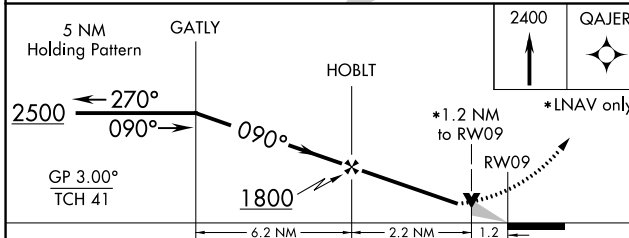

WAAS CH 72604 W09A	APP CRS 090°	Rwy Idg TDZE Apt Elev	5500 673 679
--	------------------------	-----------------------------	---

RNAV (GPS) RWY 9

LEWIS UNIVERSITY (L.O.T)

⚠ DME/DME RNP-0.3 NA.
For uncompensated Baro-VNAV systems, LNAV/VNAV NA below -16°C (4°F)
or above 46°C (114°F).

⚠ MISSED APPROACH:
Climb to 2400 direct QAJER and hold.

AWOS-3 118.525	CHICAGO APP CON 119.35 354.075	UNICOM 122.8 (CTAF) 1
--------------------------	--	---------------------------------

CATEGORY	A	B	C	D
LPV DA	1124-1½		451 (500-1½)	
LNAV/VNAV DA	1153-1¾		480 (500-1¾)	
LNAV MDA	1100-1	427 (500-1)	1100-1½ 427 (500-1½)	1100-1½ 427 (500-1½)
CIRCLING	1260-1 581 (600-1)	1440-1 761 (800-1)	1440-2¼ 761 (800-2¼)	1460-2½ 781 (800-2½)