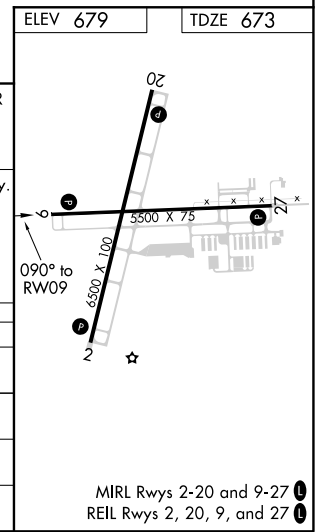

WAAS CH 72604 W09A	APP CRS 090°	Rwy Idg TDZE Apt Elev	5500 673 679
--	------------------------	-----------------------------	---

RNAV (GPS) RWY 9

LEWIS UNIVERSITY (L.O.T)

⚠ DME/DME RNP-0.3 NA.
For uncompensated Baro-VNAV systems, LNAV/VNAV NA below -16°C (4°F)
or above 46°C (114°F).

⚠ MISSED APPROACH:
Climb to 2400 direct QAJER and hold.

AWOS-3 118.525	CHICAGO APP CON 119.35 354.075	UNICOM 122.8 (CTAF) 1
--------------------------	--	---------------------------------

CATEGORY	A	B	C	D
LPV DA	1124-1½		451 (500-1½)	
LNAV/VNAV DA	1153-1¾		480 (500-1¾)	
LNAV MDA	1100-1	427 (500-1)	1100-1½ 427 (500-1½)	1100-1½ 427 (500-1½)
CIRCLING	1260-1 581 (600-1)	1440-1 761 (800-1)	1440-2¼ 761 (800-2¼)	1460-2½ 781 (800-2½)