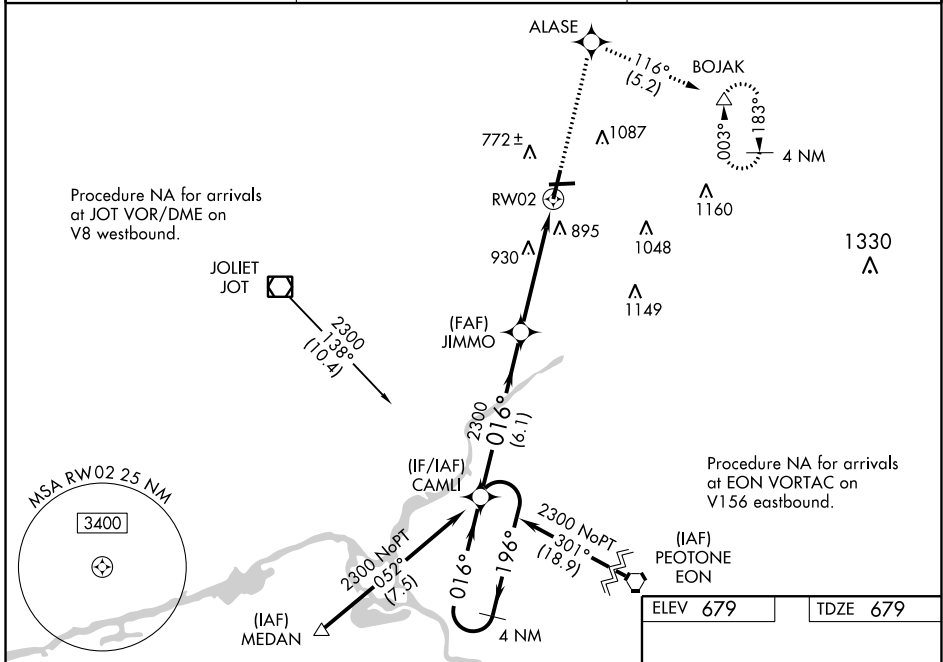

WAAS Ch 93520 W02A	APP CRS 016°	Rwy Idg 6500 TDZE 679 Apt Elev 679
--	------------------------	---

RNAV (GPS) RWY 2

LEWIS UNIVERSITY (L.O.T)

⚠ For uncompensated Baro-VNAV systems, LNAV/VNAV NA below -16°C (4°F) or above 47°C (116°F). DME/DME RNP-0.3 NA.

⚠ MISSED APPROACH: Climb to 2500 direct ALASE and right turn on track 116° to BOJAK and hold.

AWOS-3 118.525	CHICAGO APP CON 119.35 354.075	UNICOM 122.8 (CTAF) 0
--------------------------	--	---------------------------------

CATEGORY	A	B	C	D
LPV DA		879-¾	200 (200-¾)	
LNAV/VNAV DA		1256-2	577 (600-2)	
LNAV MDA	1240-1	561 (600-1)	1240-1½ 561 (600-1½)	1240-1¾ 561 (600-1¾)
CIRCLING	1260-1	581 (600-1)	1260-1½ 581 (600-1½)	1440-2½ 761 (800-2½)

EC-3, 02 JAN 2020 to 30 JAN 2020

EC-3, 02 JAN 2020 to 30 JAN 2020