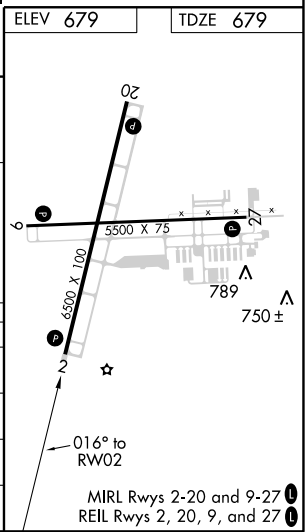

WAAS Ch 93520 W02A	APP CRS 016°	Rwy Idg 6500 TDZE 679 Apt Elev 679
--	------------------------	---

RNAV (GPS) RWY 2

LEWIS UNIVERSITY (L.O.T)

⚠ For uncompensated Baro-VNAV systems, LNAV/VNAV NA below -16°C (4°F) or above 47°C (116°F). DME/DME RNP-0.3 NA.

⚠ MISSED APPROACH: Climb to 2500 direct ALASE and right turn on track 116° to BOJAK and hold.

AWOS-3 118.525	CHICAGO APP CON 119.35 354.075	UNICOM 122.8 (CTAF) 0
--------------------------	--	---------------------------------

CATEGORY	A	B	C	D
LPV DA		879-¾	200 (200-¾)	
LNAV/VNAV DA		1256-2	577 (600-2)	
LNAV MDA	1240-1	561 (600-1)	1240-1½ 561 (600-1½)	1240-1¾ 561 (600-1¾)
CIRCLING	1260-1	581 (600-1)	1260-1½ 581 (600-1½)	1440-2½ 761 (800-2½)