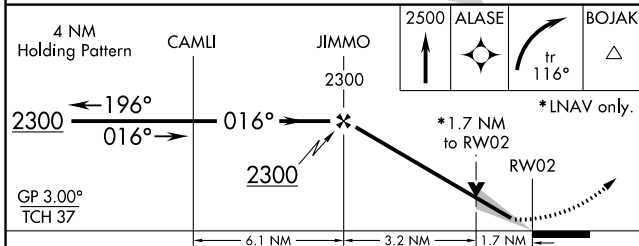

WAAS Ch 93520 W02A	APP CRS 016°	Rwy Idg 6500 TDZE 679 Apt Elev 679
--	------------------------	---

RNAV (GPS) RWY 2

LEWIS UNIVERSITY (L.O.T)

⚠ For uncompensated Baro-VNAV systems, LNAV/VNAV NA below -16°C (4°F) or above 47°C (116°F). DME/DME RNP-0.3 NA.

⚠ MISSED APPROACH: Climb to 2500 direct ALASE and right turn on track 116° to BOJAK and hold.

AWOS-3 118.525	CHICAGO APP CON 119.35 354.075	UNICOM 122.8 (CTAF) 0
--------------------------	--	---------------------------------